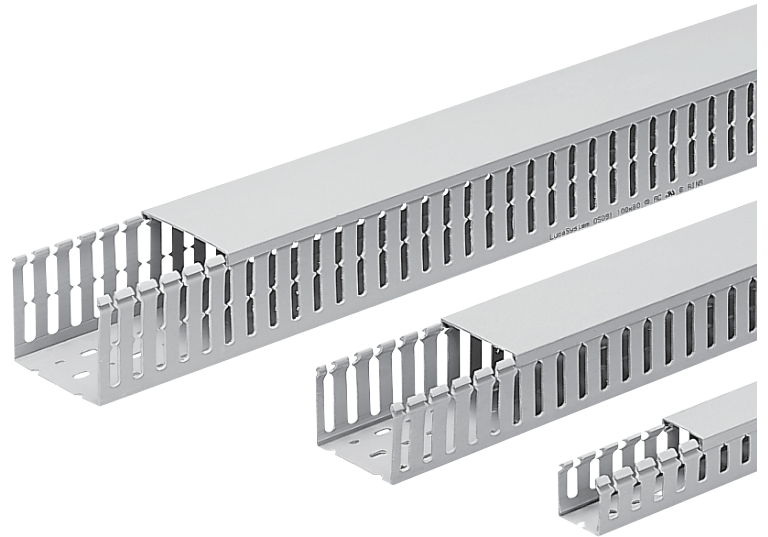

Q-Duct wiring duct

Q-Duct
Wiring duct

General information

ABB offers Q-Duct, a wide variety of wire duct and accessories. Bases are available in six different width sizes and heights from 17mm to 100mm (.67" to 3.94"). Top profile of the ribs of all wiring duct have been redesigned to make the cover easier to open and close. The new rounded shape prevents abrasions to the installer's hands. The scoreline at the base of each finger enables a clean break to create an opening to run wires through. ABB wiring duct is used in applications with rated voltage of up to 1000 VAC and 1500 VDC.